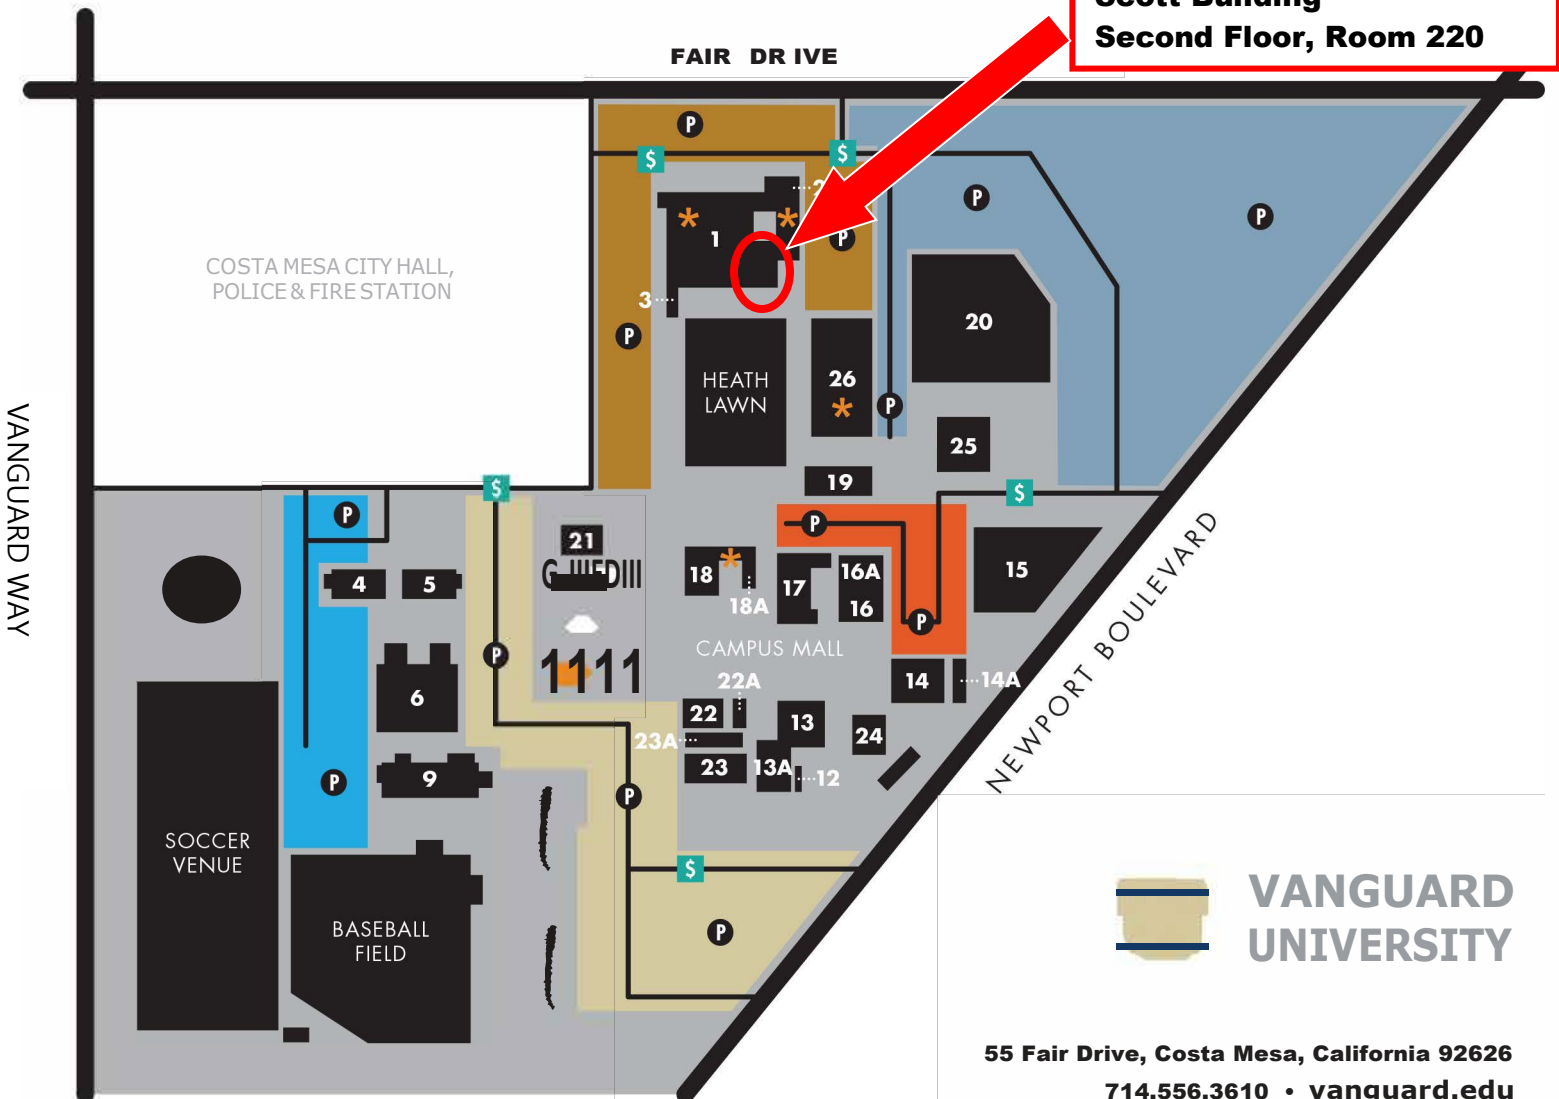

CAMPUS MAP

1. Scott Academic Center

- Admissions
- Registrar
- Career Services
- Veterans Resource Center

2. The East Wing Scott Academic Center

- Global Center for Women and Justice
- Executive Offices

3. Samson's Cafe

4. Laguna Hall

5. Huntington Hall

6. Gymnasium

7. The Cove/Bookstore/Outtakes

8. The Cafe

9. Newport Hall

10. Balboa Hall

11. Catalina Hall

23. Grad Clinical Psych

23a. Classrooms

24. Facilities Offices/Central Plant

25. NMC Dome

26. Heath Academic Center

27. Nursing Annex/Mailroom

LEGEND

PARKING LOTS

- SCOTT LOT
- WEST LOT
- CENTRAL LOT
- FACULTYSTAFFLOT

RESTROOMS

**Scott Building
Second Floor, Room 220**

55 Fair Drive, Costa Mesa, California 92626
714.556.3610 • vanguard.edu